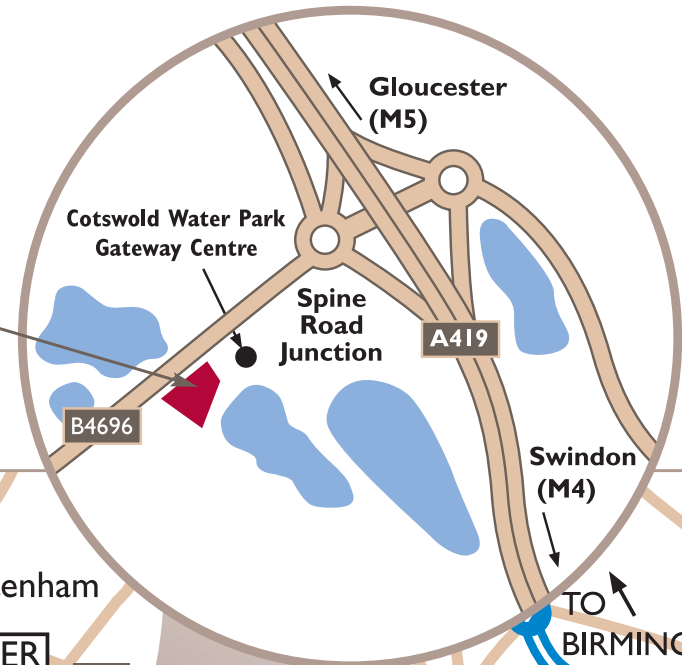

Four Pillars Cotswold Water Park - Directions

Cotswold Water Park Four Pillars Hotel
 Lake 6
 Spine Road East
 South Cerney
 Gloucestershire
 GL7 5FP

Tel: 01285 864000
 Fax: 01285 864001
 Email: waterpark@four-pillars.co.uk

Cotswold Water Park Four Pillars Hotel is situated off the A419, 3 miles from Cirencester and only 20 minutes from junction 15 of the M4 and junction 11a of the M5

BY ROAD

Swindon	16 miles
Gloucester	24 miles
Cheltenham	21 miles
Cirencester	3 miles
M5 Junction 11a	19 miles
M4 Junction 15	14 miles

BY RAIL

Kemble (London - Cheltenham)	6 miles
Swindon	16 miles

NEAREST AIRPORTS

Bristol	52 miles
Heathrow	77 miles
Birmingham	78 miles
Kemble Airfield	10 miles